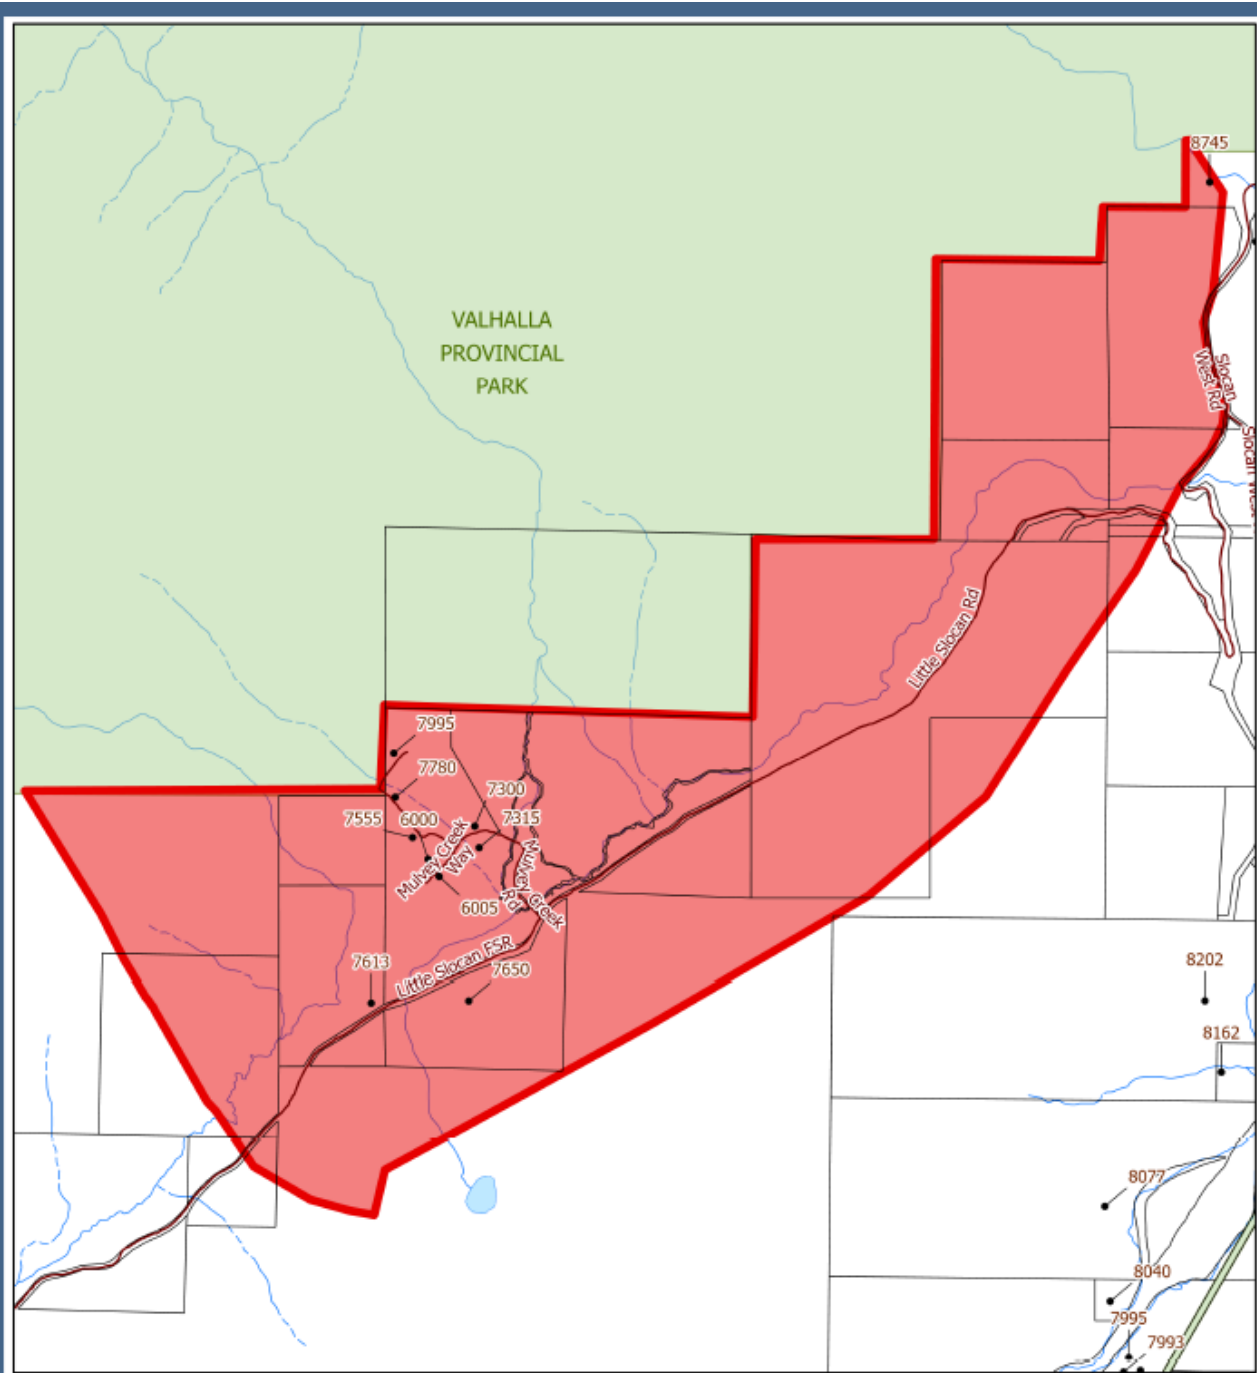

**REGIONAL DISTRICT OF
CENTRAL KOOTENAY
EMERGENCY
OPERATIONS CENTRE**

EOC Phone: 250-352-7701 or 1-866-522-7701
Current Emergency Information:
rdck.ca/EOCinfo
Register to receive emergency notifications:
rdck.ca/notifications
To report a flood, landslide, spill or other hazards:
1-800-663-3456

Mulvey Creek Wildfire Evacuation Order

- Legal Parcels
- Evacuation Order
- Highway
- Road
- Civic Address

Date: 7/21/2024

Map Scale: 1:27,022

The mapping information shown are approximate representations and should only be used for reference purposes. The Regional District of Central Kootenay is not responsible for any errors or omissions on this map.